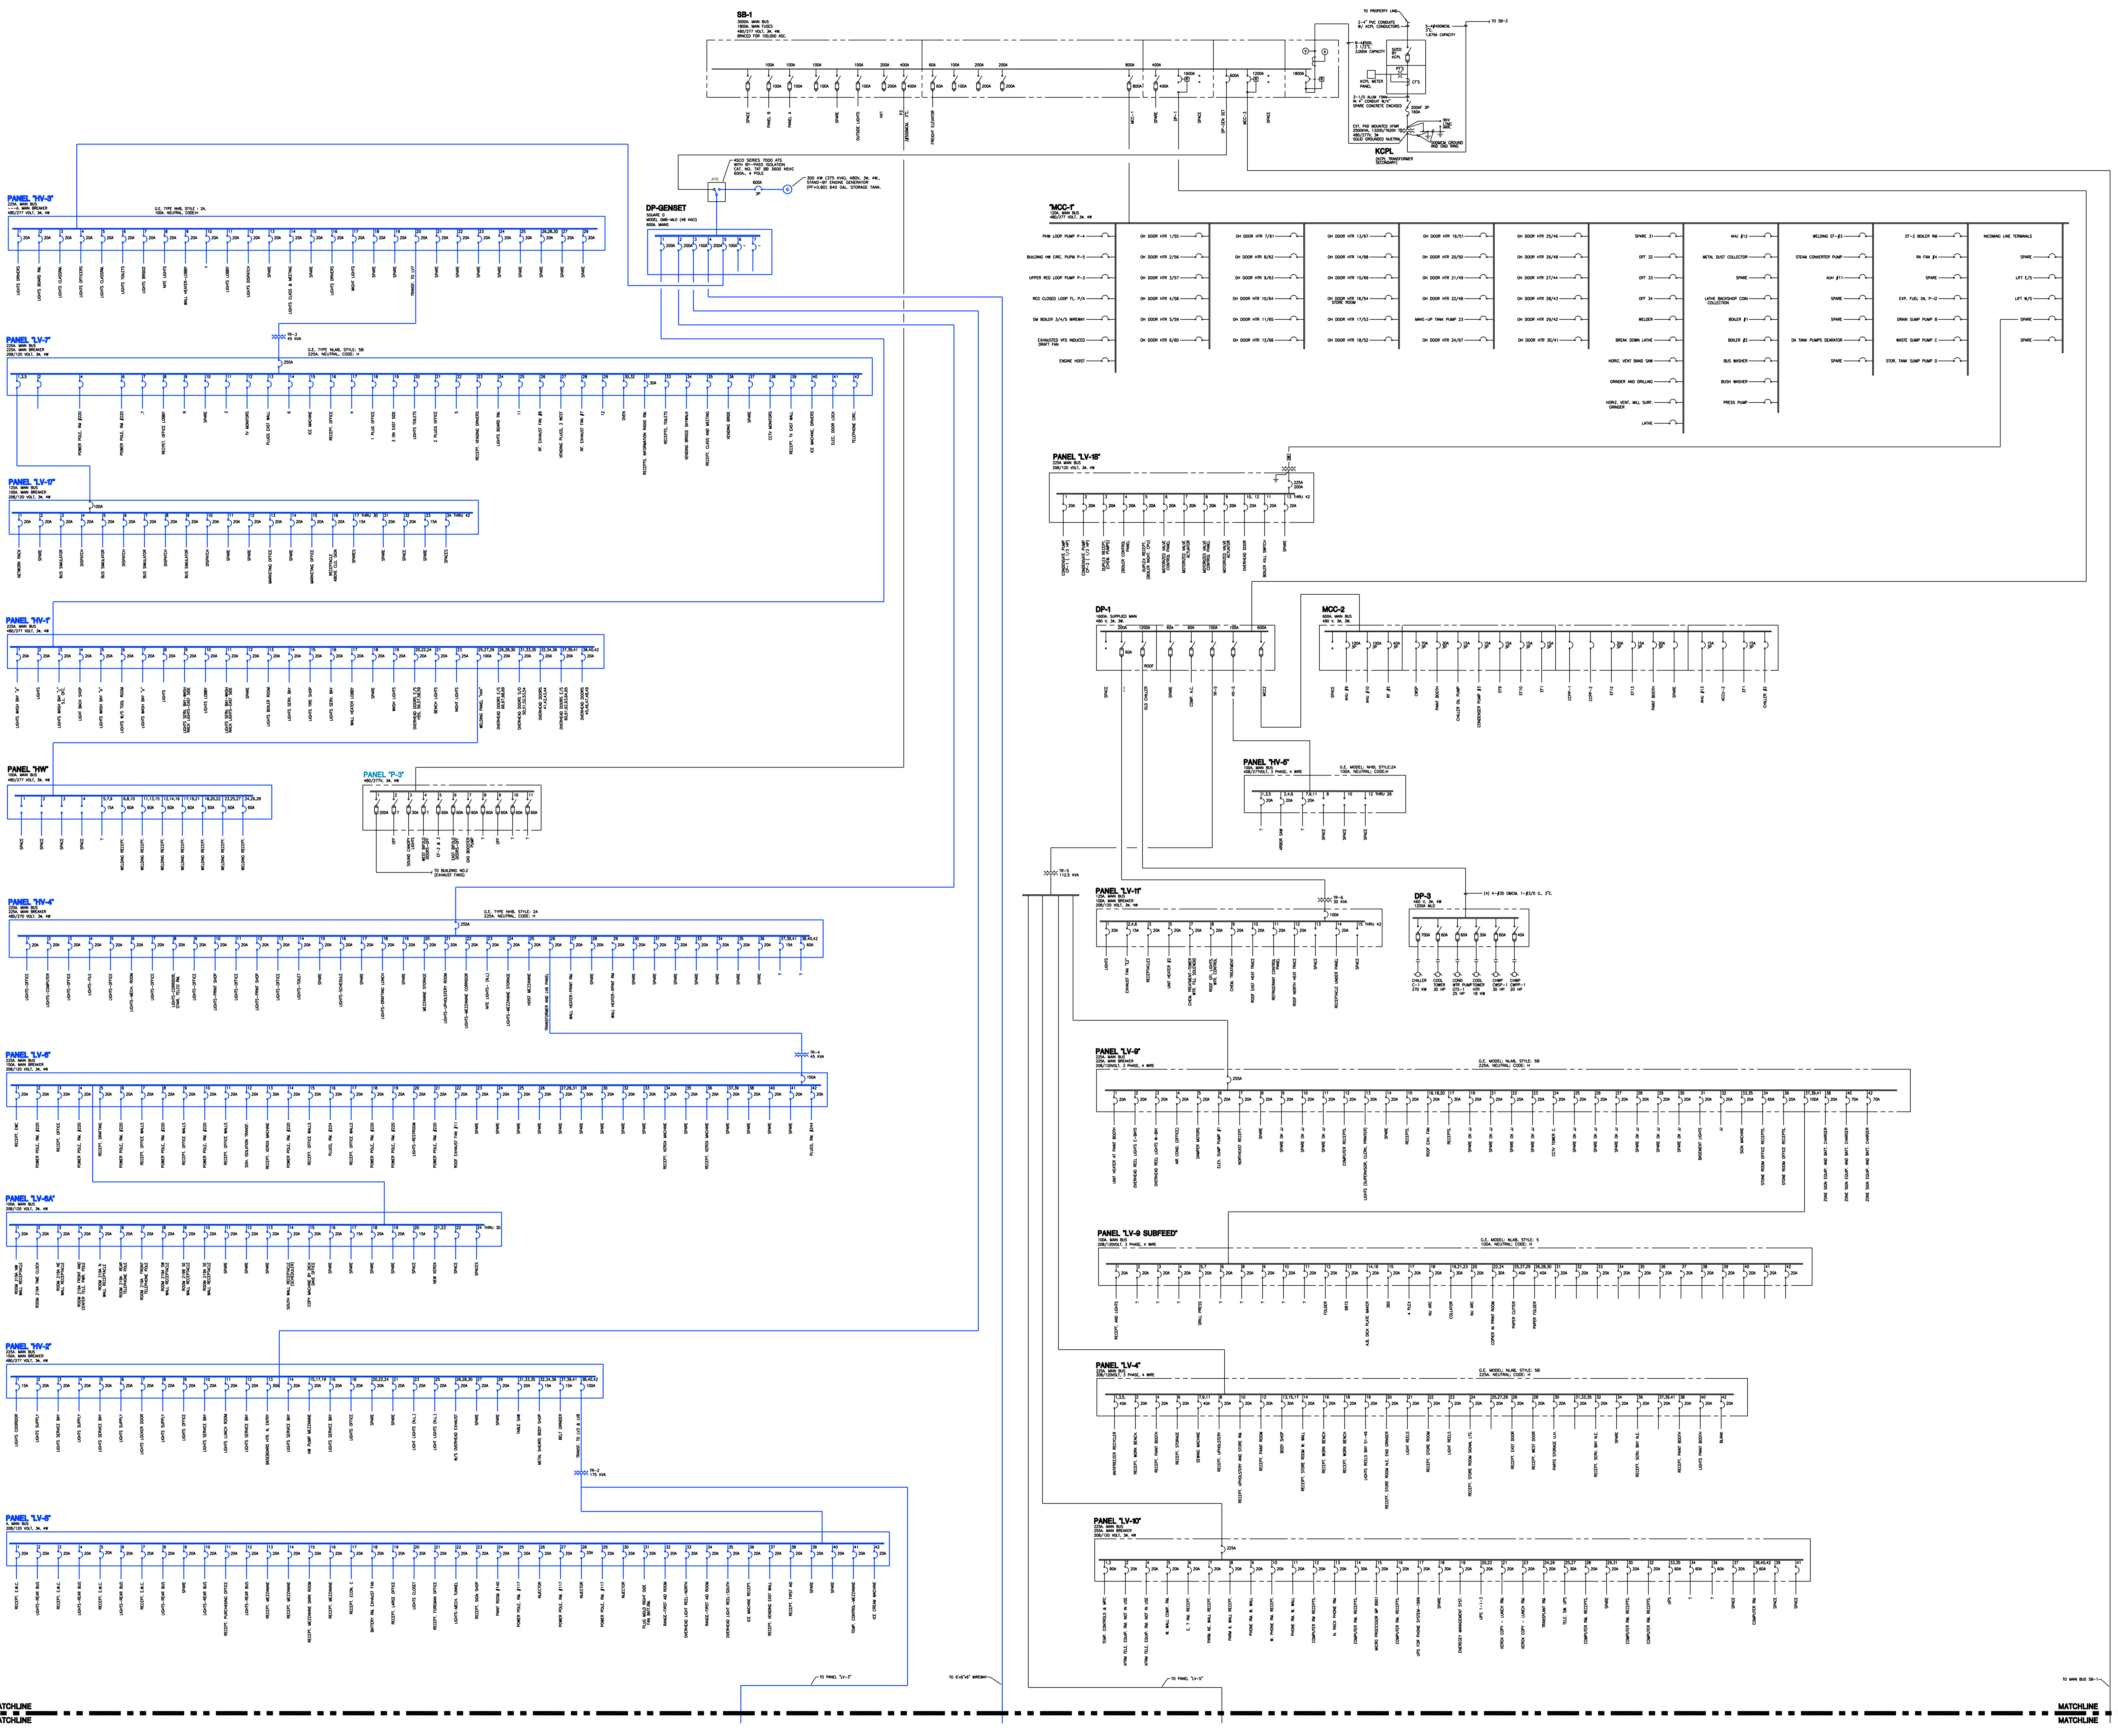

KANSAS CITY AREA TRANSPORTATION
AUTHORITY
ONE-LINE ELECTRICAL RISER DIAGRAM
AS JULY, 2006
1200 EAST 18TH STREET
KANSAS CITY, MISSOURI 64108

PROJECT NO.	0315616
DATE	07/16/06
DRAWN BY	S&B
CHECKED BY	RLM
REVISED DATE	5/05/07
DESCRIPTION	ADDED 300KVA EES

ONE-LINE
DIAGRAM

E1a