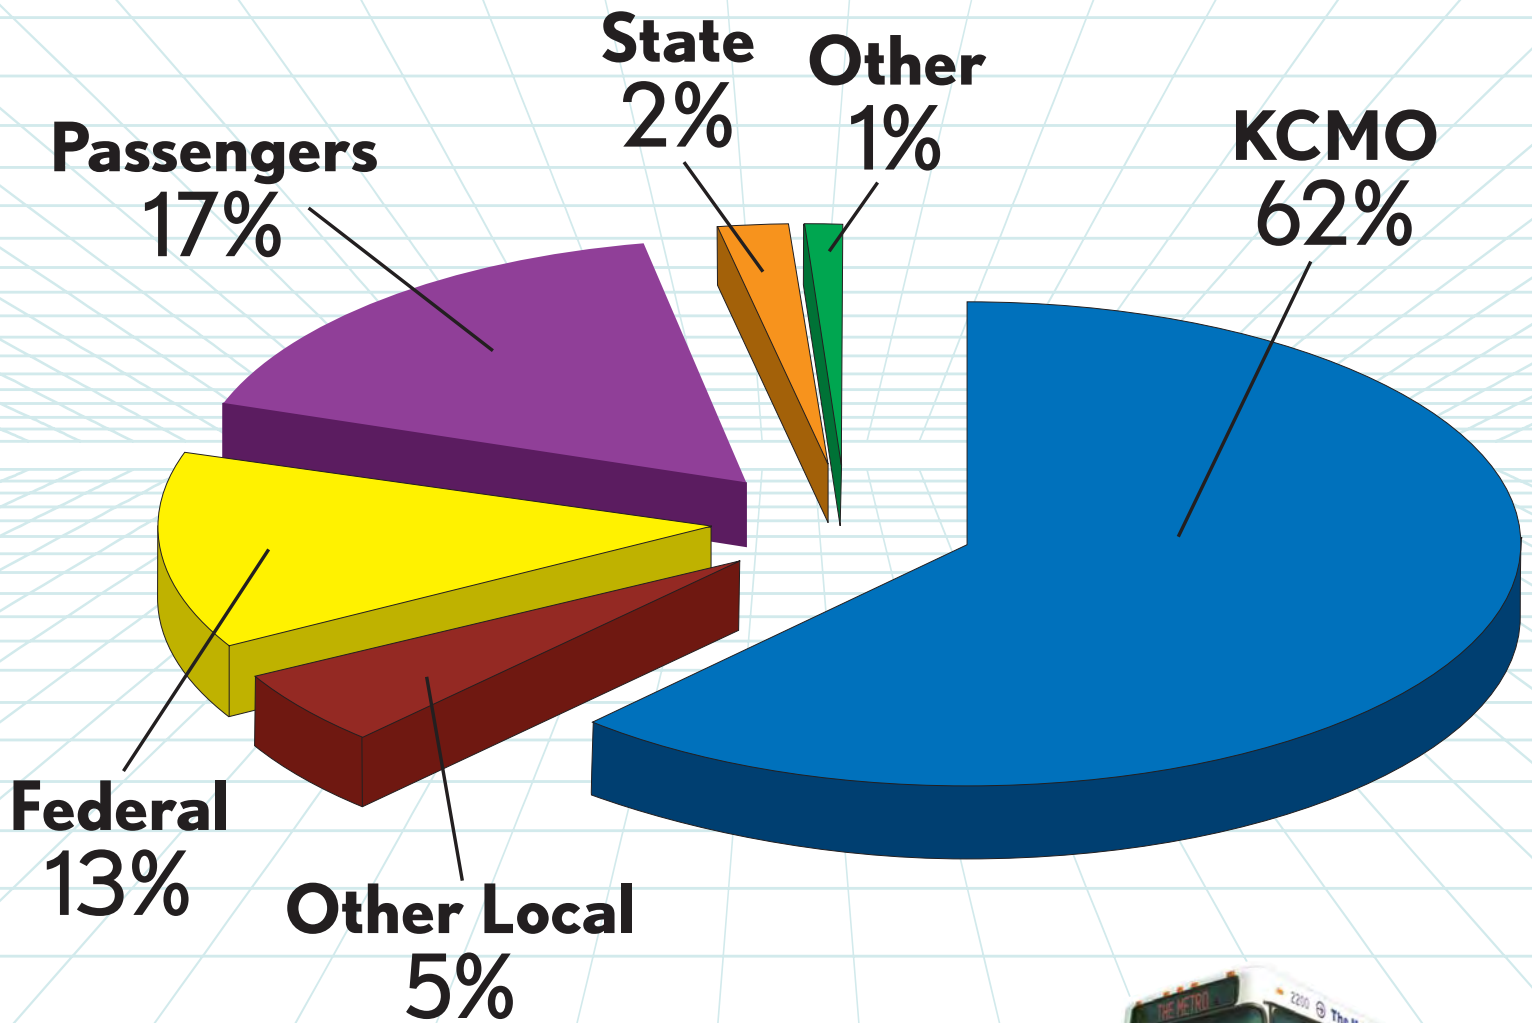

# Metro Funding Sources

2009 Metro Budget

\$75,954,885

 **The Metro**

(816) 221-0660 • [www.kcata.org](http://www.kcata.org)