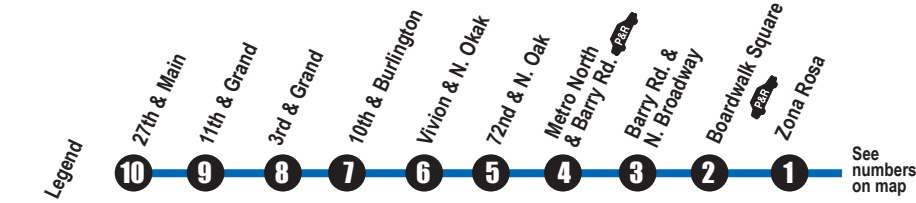

NORTHBOUND

.....	6:00	6:07	6:10	6:13	6:22	6:29	6:37	6:39	6:50	.....
.....	6:30	6:38	6:42	6:45	6:55	7:03	7:11	7:13	7:24	.....
.....	7:00	7:08	7:12	7:15	7:25	7:33	7:41	7:43	7:54	.....
.....	7:20	7:28	7:32	7:35	7:45	7:53	8:01	8:03	8:14	.....
.....	7:40	7:48	7:52	7:55	8:05	8:13	8:21	8:23	8:34	.....
.....	8:00	8:08	8:12	8:15	8:25	8:33	8:41	8:43	8:54	.....
M	8:30	8:38	8:42	8:45	8:55	9:03	9:11	9:13	9:24	9:29
M	9:00	9:08	9:12	9:15	9:25	9:33	9:41	9:43	9:54	9:59
Z	10:00	10:08	10:12	10:15	10:25	10:33	.....	10:40	10:51	10:57
Z	11:00	11:08	11:12	11:15	11:25	11:33	.....	11:40	11:51	11:57
Z	12:00	12:08	12:12	12:15	12:25	12:33	.....	12:40	12:51	12:57

Z	1:00	1:08	1:12	1:15	1:25	1:33	.....	1:40	1:51	1:57
Z	2:00	2:08	2:12	2:15	2:25	2:33	.....	2:40	2:51	2:57
M	3:00	3:08	3:13	3:16	3:26	3:34	3:42	3:44	3:55	4:02
M	3:20	3:28	3:33	3:36	3:46	3:54	4:02	4:04	4:15	4:22
M	3:40	3:48	3:53	3:56	4:06	4:14	4:22	4:24	4:35	4:42
M	4:00	4:08	4:13	4:16	4:26	4:34	4:42	4:44	4:55	5:02
M	4:20	4:28	4:33	4:36	4:46	4:54	5:02	5:04	5:15	5:22
M	4:40	4:48	4:53	4:56	5:06	5:14	5:22	5:24	5:35	5:42
M	5:00	5:08	5:13	5:16	5:26	5:34	5:42	5:44	5:55	6:02
M	5:20	5:28	5:33	5:36	5:46	5:54	6:02	6:04	6:15	6:22
M	5:40	5:48	5:53	5:56	6:06	6:14	6:22	6:24	6:35	6:42
M	6:00	6:08	6:13	6:16	6:26	6:34	6:42	6:44	6:55	7:02
Z	6:30	6:38	6:42	6:45	6:55	7:03	.....	7:09	7:19	7:25
Z	7:30	7:38	7:42	7:45	7:55	8:03	.....	8:09	8:19	8:25
Z	8:30	8:38	8:42	8:45	8:55	9:03	.....	9:09	9:19	9:25
Z	9:30	9:38	9:42	9:45	9:55	10:03	.....	10:09	10:19	10:25
Z	10:30	10:38	10:42	10:45	10:55	11:03	.....	11:09	11:19	11:25